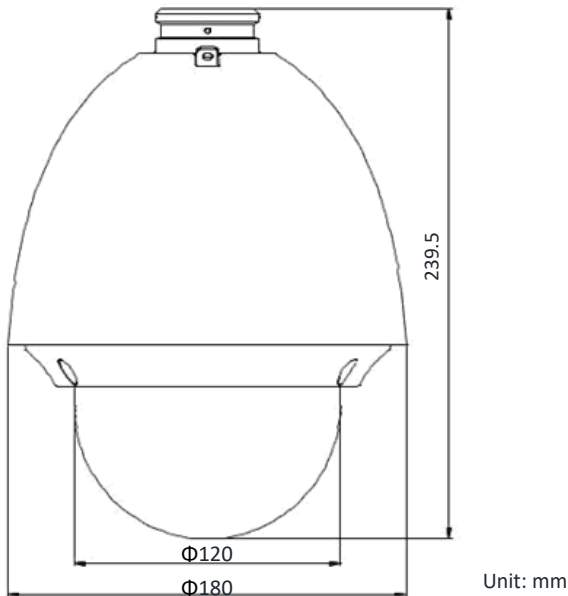

Material	ADC 12, PC+ABS, PC/PMMA
Dimensions	Φ 180 mm × 239.5 mm (Φ 7.09" × 9.43")
Weight	Approx. 2 kg (4.41 lb)

DORI

The DORI (detect, observe, recognize, identify) distance gives the general idea of the camera ability to distinguish persons or objects within its field of view.

It is calculated based on the camera sensor specification and the criteria given by EN 62676-4: 2015.

DORI	Detect	Observe	Recognize	Identify
Definition	25 px/m	63 px/m	125 px/m	250 px/m
Distance (Tele)	1600.0 m (5249.3 ft)	634.9 m (2083.1 ft)	320.0 m (1049.9 ft)	160.0 m (524.9 ft)

Available Model

DS-2DE4225W-DE (B), 12 VDC & PoE+ (802.3 at, class4)

Dimensions